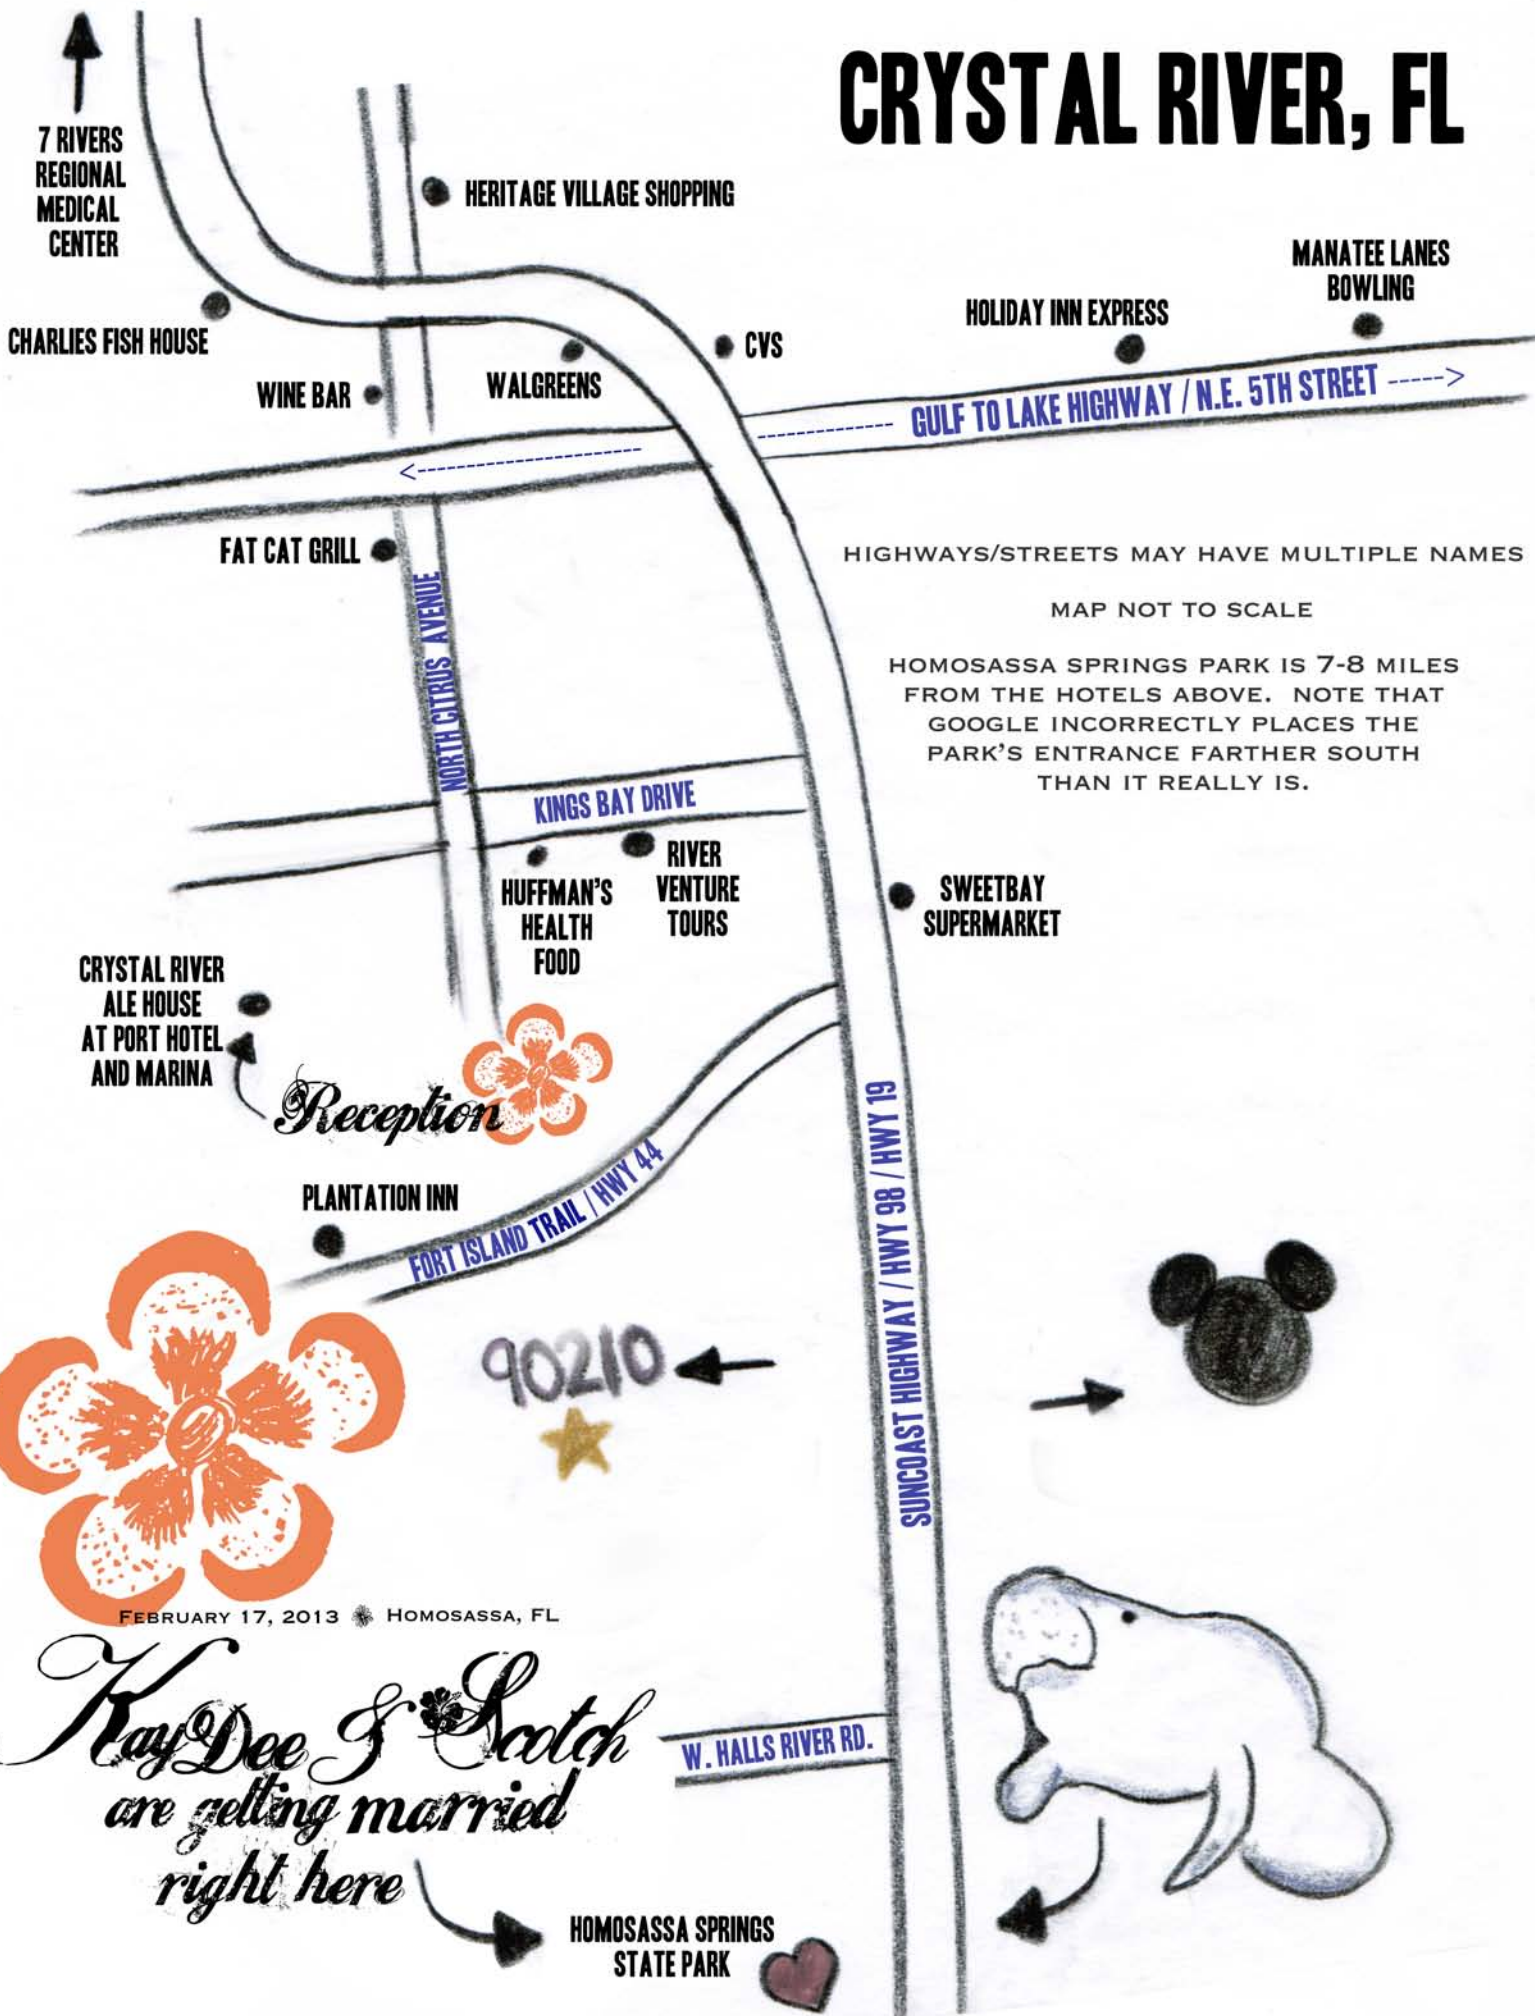

CRYSTAL RIVER, FL

GULF TO LAKE HIGHWAY / N.E. 5TH STREET

HIGHWAYS/STREETS MAY HAVE MULTIPLE NAMES

MAP NOT TO SCALE

HOMOSASSA SPRINGS PARK IS 7-8 MILES FROM THE HOTELS ABOVE. NOTE THAT GOOGLE INCORRECTLY PLACES THE PARK'S ENTRANCE FARTHER SOUTH THAN IT REALLY IS.

FEBRUARY 17, 2013 * HOMOSASSA, FL

*Kay Dee & Scotch
are getting married
right here*

HOMOSASSA SPRINGS
STATE PARK